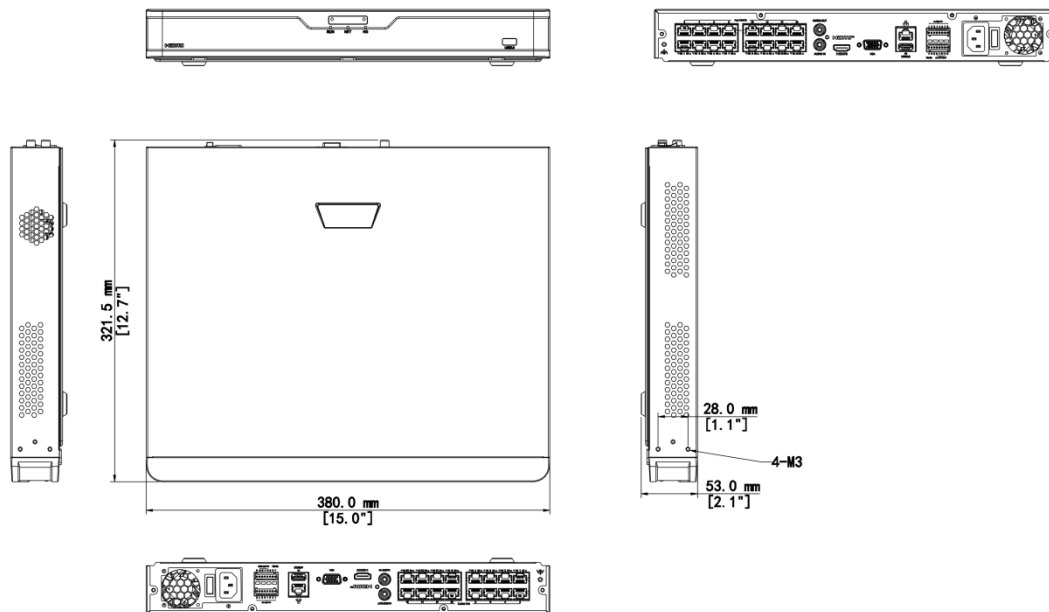

## Features

- Support Ultra 265/H.265/H.264 video formats
- 16 channel input
- Plug & Play with 16 independent PoE network interfaces
- Support 1 ch HDMI, 1 ch VGA. HDMI up to 4K (3840x2160) resolution
- VGA and HDMI simultaneous output
- Up to 12 Megapixels resolution recording
- ANR technology to enhance the storage reliability when the network is disconnected
- Support cloud upgrade

## Dimensions